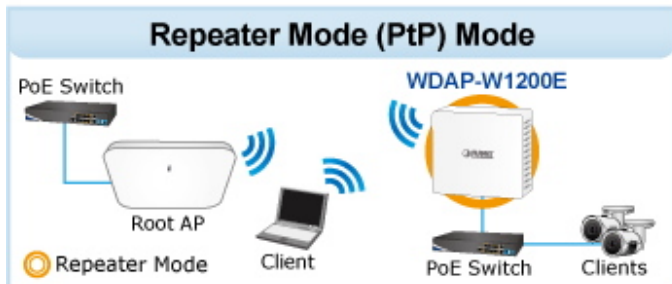

WAVE 1
SU-MIMO
 Serving one user at a time

WAVE 2
MU-MIMO
 Serving multiple users simultaneously

WDAP-W1200E Data Transmission Rates **1200Mbps**

Wi-Fi Hotel Networking

PLANET NMS Controller

   **WDAP-W1200E**
Wave 2 1200Mbps In-wall PoE Access Point

(86 x 86mm box not included)

2.4GHz 802.11n 5GHz 802.11ac

Easily remove cover

to see LED indicators for port connection statuses.