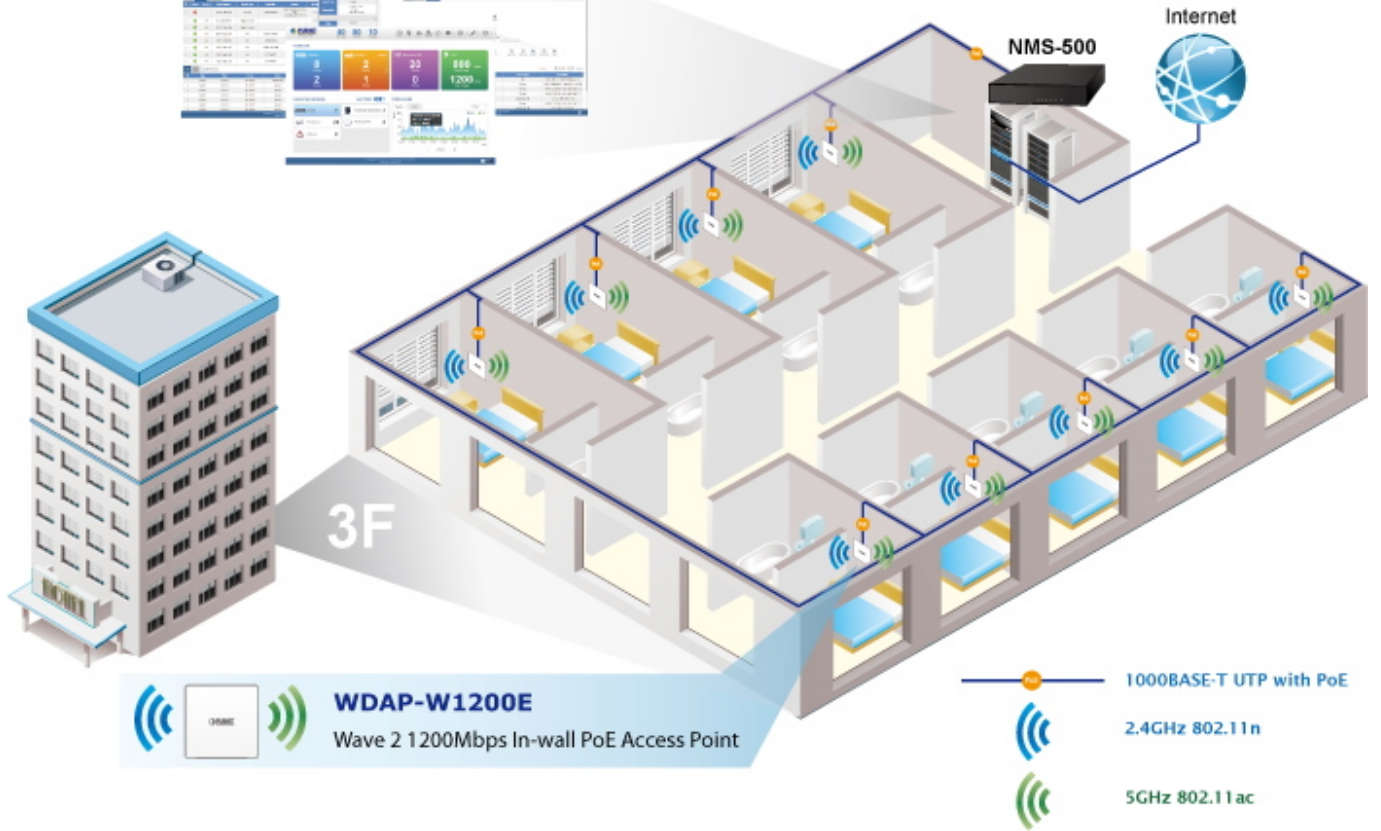

WAVE 1
SU-MIMO
 Serving one user at a time

WAVE 2
MU-MIMO
 Serving multiple users simultaneously

WDAP-W1200E Data Transmission Rates **1200Mbps**

Wi-Fi Hotel Networking

PLANET NMS Controller

   **WDAP-W1200E**
Wave 2 1200Mbps In-wall PoE Access Point

(86 x 86mm box not included)

2.4GHz 802.11n 5GHz 802.11ac

Easily remove cover

to see LED indicators for port connection statuses.