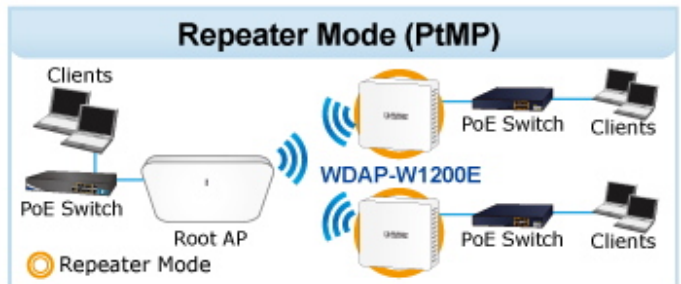

WAVE 1
SU-MIMO
 Serving one user at a time

WAVE 2
MU-MIMO
 Serving multiple users simultaneously

WDAP-W1200E Data Transmission Rates **1200Mbps**

Wi-Fi Hotel Networking

PLANET NMS Controller

   **WDAP-W1200E**
Wave 2 1200Mbps In-wall PoE Access Point

(86 x 86mm box not included)

2.4GHz 802.11n 5GHz 802.11ac

Easily remove cover

to see LED indicators for port connection statuses.