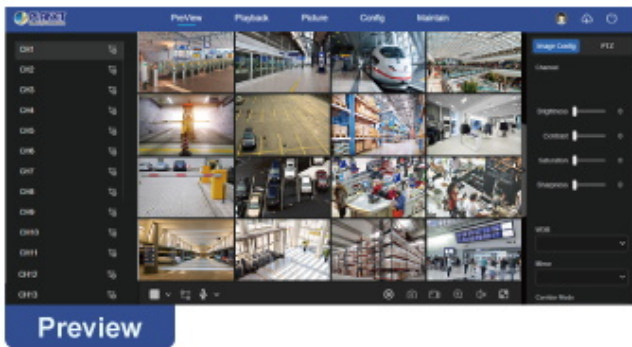

Real-time, Remote Monitoring