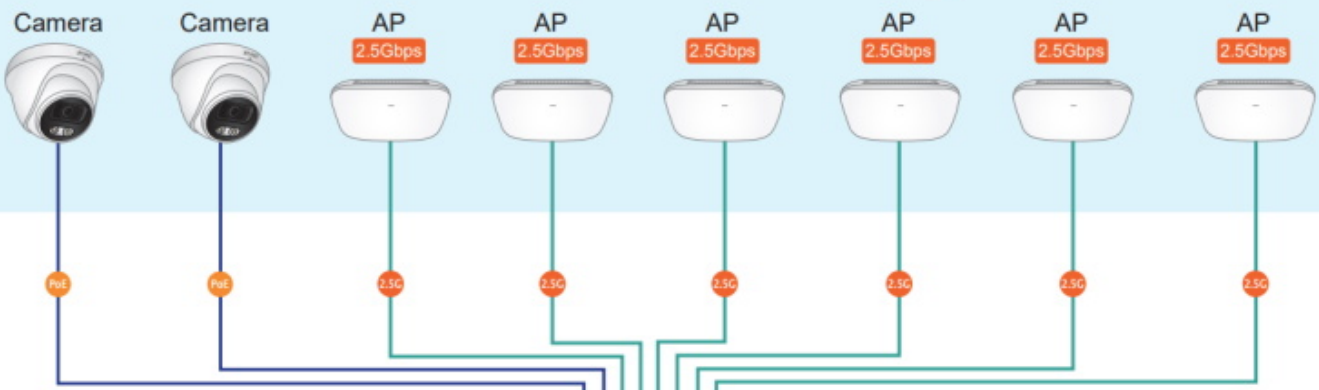

New Generation of Multigigabit Switch

Standard Mode (default)

2.5G UTP with PoE

VLAN Isolation Mode

10GBASE-SR/LR Fiber Optic

2.5G UTP with PoE

1000BASE-T UTP

Up to 8 PoE IP Cameras & APs