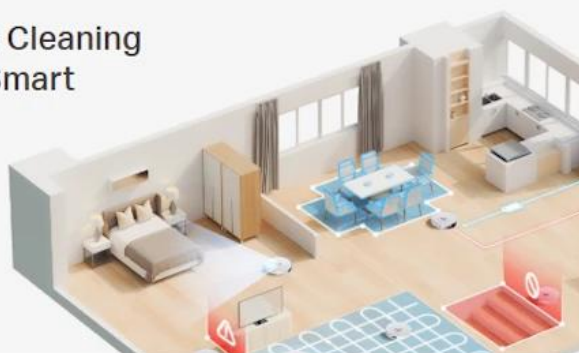

Ultra-Powerful
5300Pa Suction

Effortless Cleaning
with IQ+ Smart

LiDAR+IMU Dual Navi System
More Accurate and Faster Mapping

Vacuum and Mop
Combo

2 Months
Hands-Free
3L Dust Bag

Speak to Clean

Selected Room &
Zone Cleaning